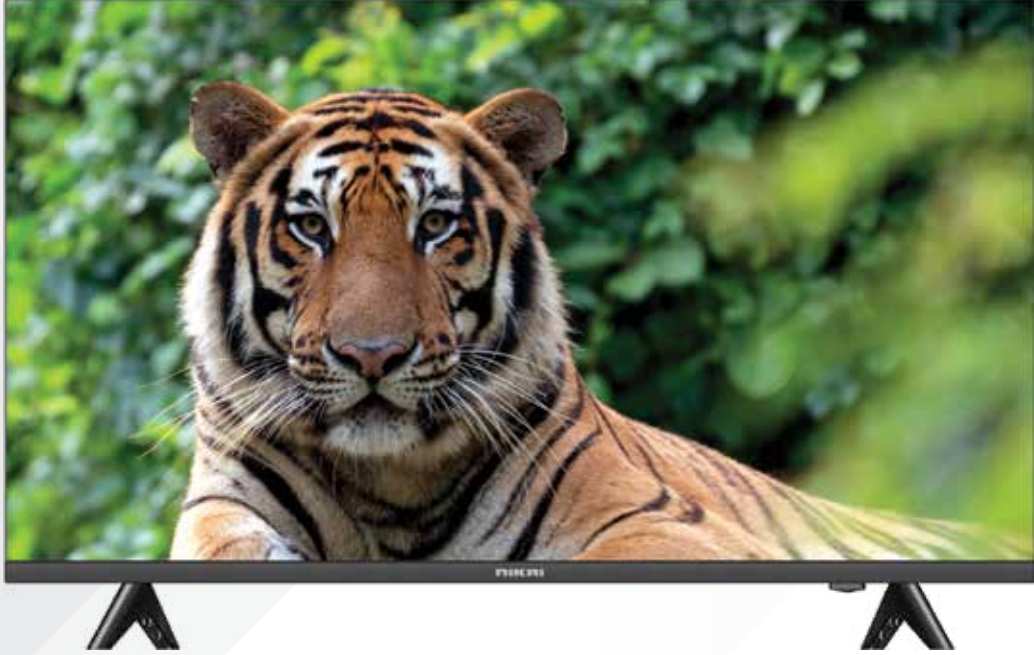

FRAMELESS TV

NTV55SVDLED/1

55" VIDAA UHD SMART 4K LED TV

- Panel Resolution: 3840*2160 (4K*2K)
- Airplay & Miracast
- VIDAA OS - Operating System
- Built-in WIFI DLNA, HDR
- Quad Core Processor
- 1.5 GB Ram & 4GB Flash drive
- Bluetooth
- DVBT2 S2
- Dolby Digital
- Frameless Design
- Official Apps: Youtube, Netflix, Amazon Prime, Shahid

FRAMELESS TV

NTV50SVDLED/1

50" VIDAA UHD SMART 4K LED TV

- Panel Resolution: 3840*2160 (4K*2K)
- Airplay & Miracast
- VIDAA OS - Operating System
- Built-in WIFI DLNA, HDR
- Quad Core Processor
- 1.5 GB Ram & 4GB Flash drive
- Bluetooth
- DVBT2 S2
- Dolby Digital
- Frameless Design
- Official Apps: Youtube, Netflix, Amazon Prime, Shahid